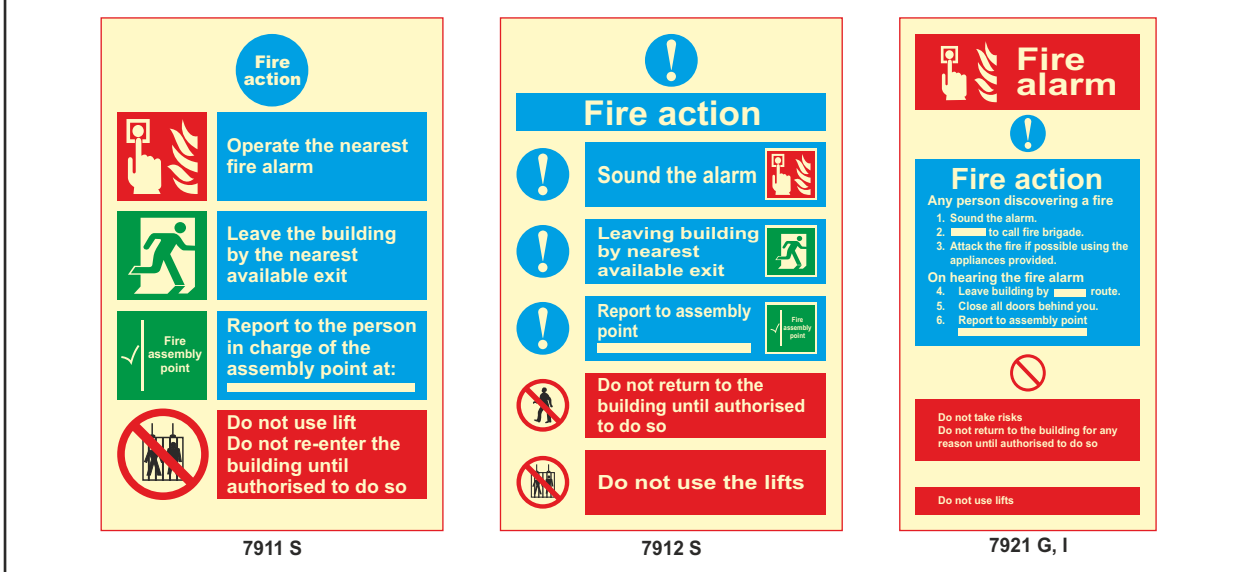

Each item of Fire Fighting equipment should be marked with the appropriate symbol. Where various types of equipment are stored at one location, "Fire Point" signs may be used. When equipment is stored in a recess or cupboard, a panoramic sign, mounted well above head height, should be enable the equipment to be identified from a distance. All lift and elevator entrances should be marked with signs warning that they are not to be used in the event of fire.

SIZE
E=8"x8"
G=6"x12"
H=6"x16"
I=8"x16"
J=6"x24"
S=8"x12"
U=3"x8"

MATERIAL
Glow-in-the-dark
Self Adhesive
Vinyl
PVC Rigid Sheet
0.7mm to 3mm
Processed hard
Aluminum Sheet (1mm)

NOTE

Colour code - Red

PANORAMIC SIGNS