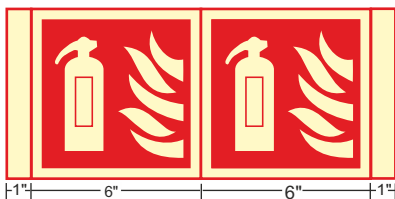

Each item of Fire Fighting equipment should be marked with the appropriate symbol. Where various types of equipment are stored at one location, "Fire Point" signs may be used. When equipment is stored in a recess or cupboard, a panoramic sign, mounted well above head height, should be enable the equipment to be identified from a distance. All lift and elevator entrances should be marked with signs warning that they are not to be used in the event of fire.

6223 D,F

6224 D,F

6181 PA

6090 PA, PB, PC, PD

Three Sided Sign

Architectural Display

Four Sided hanging Sign

6090 PA, PB, PC, PD

SIZE

- PA=6"x24"
- PB=8"x18"
- PC=10"x22"
- PD=10"x18"
- PE=6"x10"
- C=6"x6"
- D=6"x8"
- E=8"x8"
- F=8"x10"

MATERIAL

Glow-in-the-dark

Self Adhesive
Vinyl

PVC Rigid Sheet
0.7mm to 3mm

Processed hard
Aluminum Sheet (1mm)