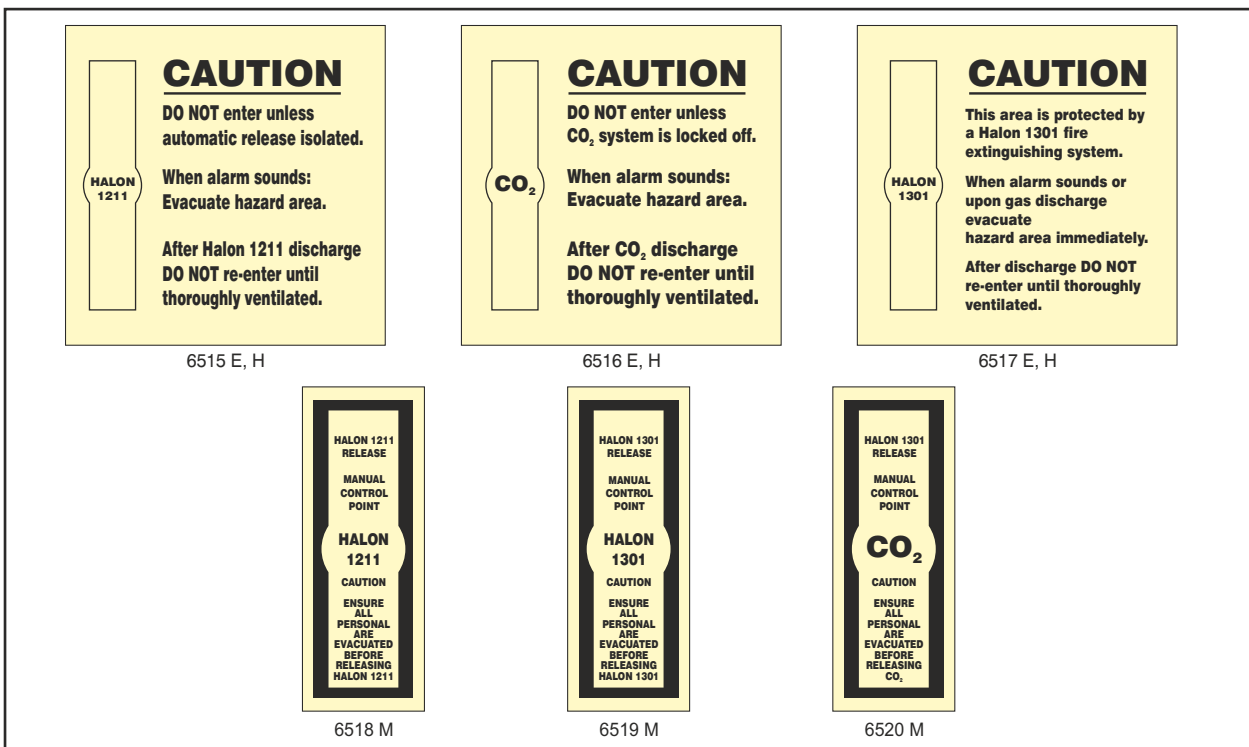

Fire Extinguisher Identification signs.

NOTE

Colour code - Red

SIZE

- A=4"x4"
- C=6"x6"
- E=8"x8"
- F=8"x10"
- G=6"x12"
- H=6"x16"
- R=8"x21"
- T=4"x6"
- U=3"x8"
- PT=4"x11"

MATERIAL

Glow-in-the-dark

Self Adhesive
Vinyl

PVC Rigid Sheet
0.7mm to 3mm

Processed hard
Aluminum Sheet (1mm)

7891 FE

7892 FE

7893 FE

7894 FE

Fire Extinguisher Identification signs.

Colour code - Red