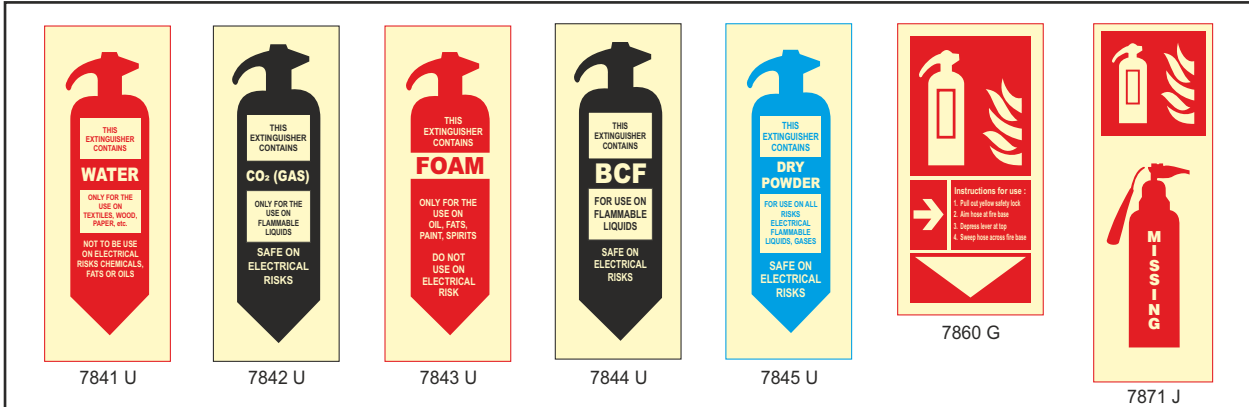

Each item of Fire Fighting equipment should be marked with the appropriate symbol. Where various types of equipment are stored at one location, "Fire Point" signs may be used. When equipment is stored in a recess or cupboard, a panoramic sign, mounted well above head height, should be enable the equipment to be identified from a distance. All lift and elevator entrances should be marked with signs warning that they are not to be used in the event of fire.

Fire Extinguisher Identification signs.

NOTE

Colour code - Red

SIZE

- A=4"x4"
- C=6"x6"
- E=8"x8"
- F=8"x10"
- G=6"x12"
- H=6"x16"
- R=8"x21"
- T=4"x6"
- U=3"x8"
- PT=4"x11"

MATERIAL

Glow-in-the-dark

Self Adhesive
Vinyl

PVC Rigid Sheet
0.7mm to 3mm

Processed hard
Aluminum Sheet (1mm)

7891 FE

7892 FE

7893 FE

7894 FE

Fire Extinguisher Identification signs.

Colour code - Red

SIZE
E=8"x8"
G=6"x12"
H=6"x16"
I=8"x16"
J=6"x24"
S=8"x12"
U=3"x8"

MATERIAL
Glow-in-the-dark
Self Adhesive
Vinyl
PVC Rigid Sheet
0.7mm to 3mm
Processed hard
Aluminum Sheet (1mm)

NOTE

Colour code - Red

PANORAMIC SIGNS