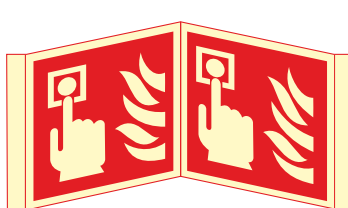

6093 PA, PB, PC, PD