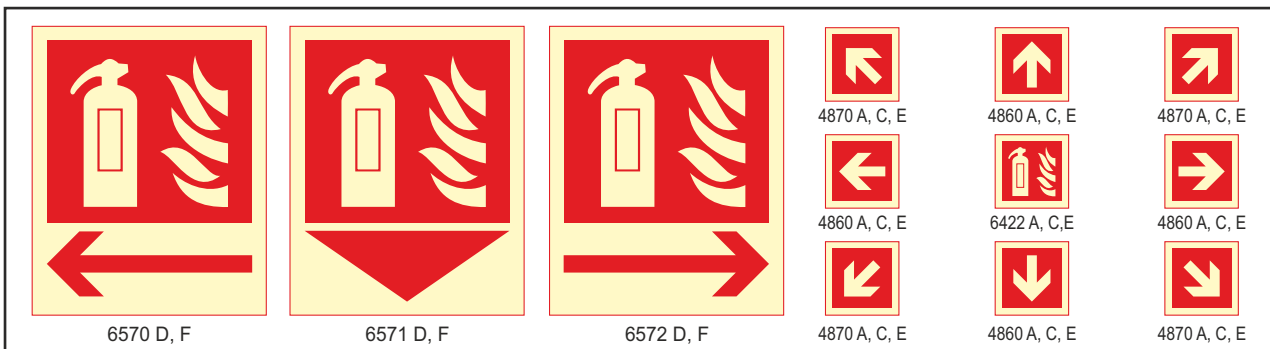

Each item of Fire Fighting equipment should be marked with the appropriate symbol. Where various types of equipment are stored at one location, "Fire Point" signs may be used. When equipment is stored in a recess or cupboard, a panoramic sign, mounted well above head height, should be enable the equipment to be identified from a distance. All lift and elevator entrances should be marked with signs warning that they are not to be used in the event of fire.

NOTE

Graphics Symbols

Graphics Symbols with Test

Towards Fire Extinguisher

Example How To Locate Particular Fire Extinguisher / installation In Premises

Colour code - Red

SIZE
A=4"x4"
C=6"x6"
D=6"x8"
E=8"x8"
F=8"x10"

Colour code - Red

SIZE

- A=4"x4"
- C=6"x6"
- E=8"x8"
- H=6"x16"
- R=8"x21"
- T=4"x6"
- PT=4"x11"

MATERIAL

Glow-in-the-dark

Self Adhesive
Vinyl

PVC
Rigid Sheet
0.7mm to 3mm

Processed hard
Aluminum Sheet (1mm)

Fire Extinguisher Identification signs.

NOTE

Colour code - Red

SIZE

- A=4"x4"
- C=6"x6"
- E=8"x8"
- F=8"x10"
- G=6"x12"
- H=6"x16"
- R=8"x21"
- T=4"x6"
- U=3"x8"
- PT=4"x11"

MATERIAL

Glow-in-the-dark

Self Adhesive
Vinyl